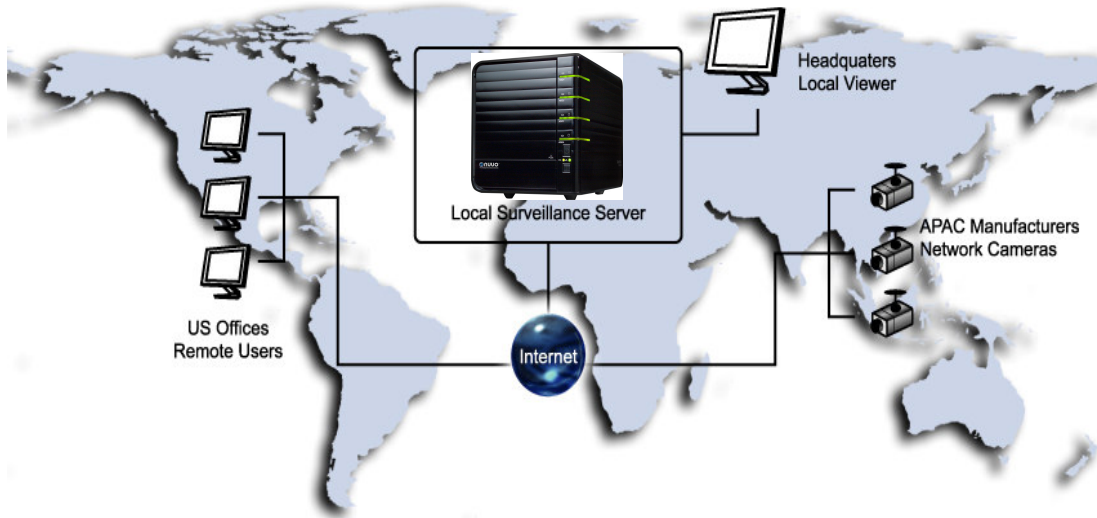

NVRmini - NUUO Network Video Recorder

Advantages

Open Platform

- Linux Based
- Support Megapixel Cameras
- Support H.264 Cameras
- Multiple Servers Support
- Recording without PC Turning on
- Graphical User-Friendly Interface
- Compatible with NUUO CMS

System Diagram

NUUO, INC.

Room 505, A Block, No.18, Sihyuan st. Jhongjheng District, Taipei, Taiwan (R.O.C)
TEL: +886-2-2362-2260 FAX: +886-2-2362-2296

System Inplanted

System Specifications

NVRmini Specifications		
Model	NV-2040	NV-4080
Recording Cameras	1~4	1~8
Number of Drives	2xSATA II	4xSATA II
RAID Level	RAID 0,1	RAID 0, 1, 5, 10
I/O Interface	1xUSB 2.0 (for UPS)	2xUSB 2.0 (for UPS)
LAN Transmission Speed	10/100/1000 Mbps (RJ45)	10/100/1000 Mbps (RJ45)
Power Supply	100-240V	100-230V
Power Consumption	41W	61W
Dimension (device)	92.0 x 145.2 x 213.2 mm (3.6 x 5.7 x 8.4 in)	188.2 x 152.5 x 227.6 mm (7.4 x 6.0 x 9.0 in)
Weight (device)	1.0 kg (2.2lbs) without drives	2.5 kg (5.5lbs) without drives
Temperature	Operating: 5°C to 35°C	
Humidity	Operating: 10%-85%	
Video		
IP Camera Brand Support	ACTi, Arecont, Axis, Cisco, D-Link, IQinvision, Level One, Linksys, Lumenera, Mobotix, Panasonic, Sony, Vivotek, Zavio	
Compression Format	H.264;MPEG-4;M-JPEG (depend on IP camera)	
Video Setting	Resolution, Quality, Frame rate	
Recording		
Recording Performance (per channel)	D1, 30fps 1280x1024 (1.2M), 14fps	D1, 30fps 1280x1024 (1.2M), 14fps
Recording Resolution	Up to 2580x1920 (5 megapixel)	
Recording Type	Continuous record, Record by schedule, Manual record, Event trigger record, Digital input trigger record	
Auto Recycling Recording	Auto recycling when storage disk is 2% remained.	
Audio & Video Recording	Audio & video recording in synchronization.	
Playback		
Smart Search	General motion, Missing object, Foreign object, Lose focus, Camera occlusion	
Playback Control	Playback, Fast forward/backward, ...	