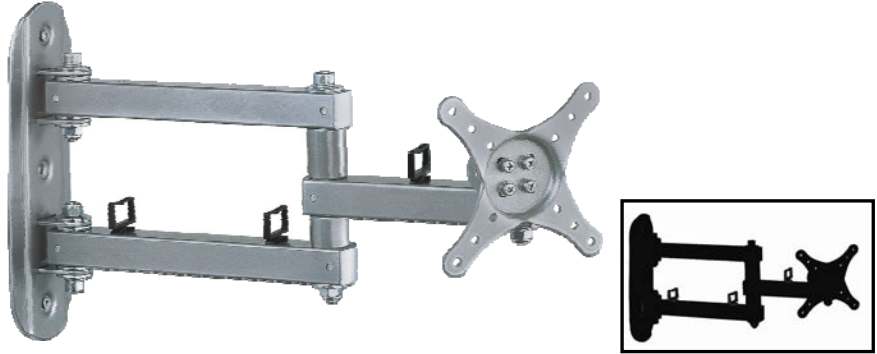

PEGASUS PRODUCTS

Key Features

- LCD Wall Mount
- Double Arm
- 4 Pivot Points
- Max Load: 50lbs
- Great for LCD mount to clear desk space

Specifications

Pivot Points	4
Max Load	50lbs
Max Support Size	32" LCD
Vesa Mounting	50X50. 75X75 & 100X100mm
Adjustable Tilt Upwards	30°
Adjustable Tilt Downwards	30°
Swivel Left & Right	Adjustable
Colors	Silver or Black
Shipping Weight	6Lbs