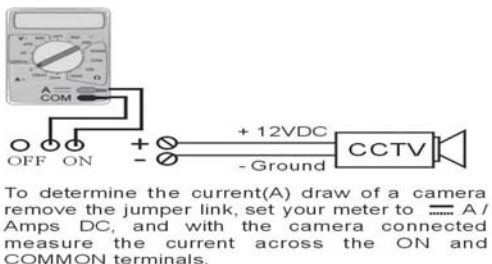

PEGASUS PRODUCTS

Key Features

110~120 Volts AC

Parallel CCTV camera connection

Specifications

12VDC 9 OUTPUT SWITCH MODE CCTV POWER SUPPLY

Connection Diagram:

Test & Measurement:

Specifications:

Input Voltage: AC100~120V
AC220~240V

Output Current: 9 x 500mA fused outlets (7.5A Max)

Output Power: 60W

Dimensions(mm): 240(L) x 210(W) x 65(H)

* For Indoor Use Only