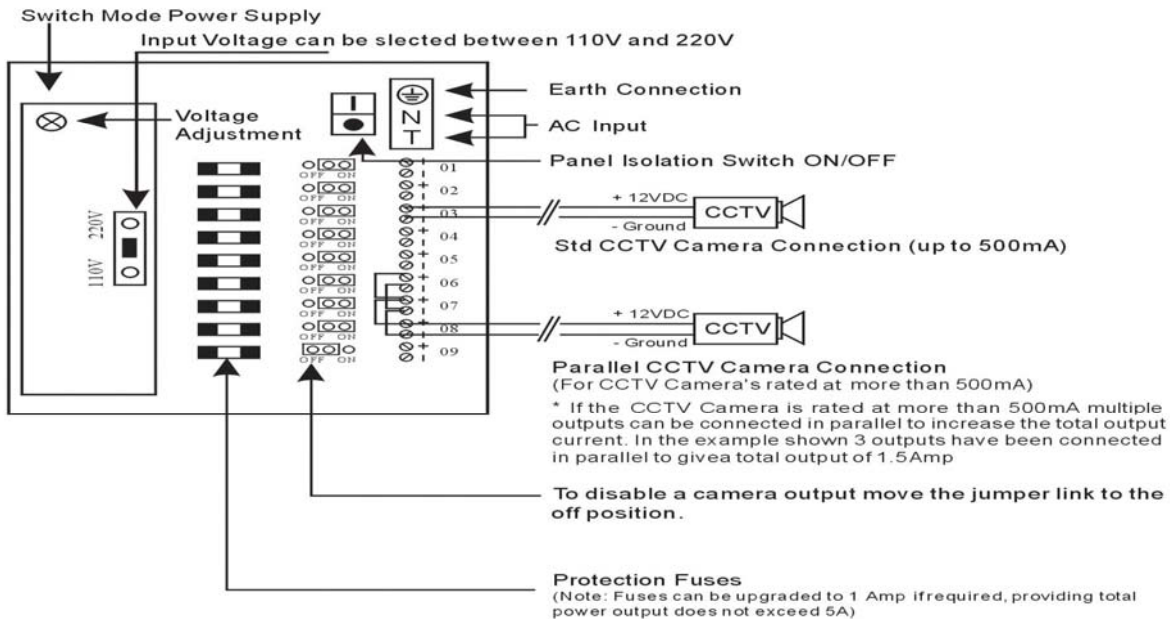

PEGASUS PRODUCTS

Key Features

110~120 Volts AC

Parallel CCTV camera connection

Specifications

12VDC 9 OUTPUT SWITCH MODE CCTV POWER SUPPLY

Connection Diagram:

Test & Measurement:

Specifications:

Input Voltage: AC100~120V
AC220~240V

Output Current: 9 x 500mA fused outlets (7.5A Max)

Output Power: 60W

Dimensions(mm): 240(L) x 210(W) x 65(H)

* For Indoor Use Only