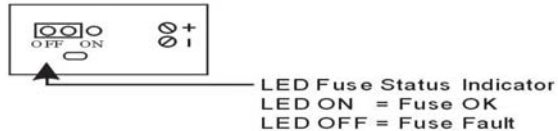

PEGASUS PRODUCTS

Key Features

110~120 Volts AC

Parallel CCTV camera connection

Specifications

12VDC 9 OUTPUT SWITCH MODE CCTV POWER SUPPLY

Connection Diagram:

Test & Measurement:

Specifications:

Input Voltage: AC100~120V
AC220~240V

Output Current: 9 x 500mA fused outlets (7.5A Max)

Output Power: 60W

Dimensions(mm): 240(L) x 210(W) x 65(H)

* For Indoor Use Only