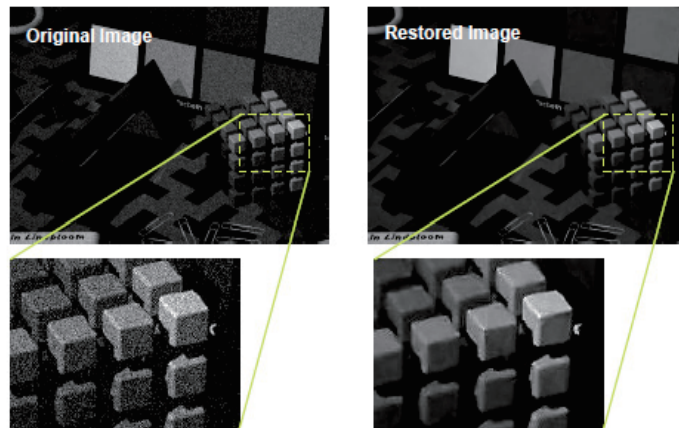

Ikegami

ICD-879S

1/2" Ultra Low Light
Full HD WDR Camera

Features:

- 1/2" Ultra Low Light CMOS Image Sensor
- 1080P Full HD Hybrid Output support
  CVBS (Default), 1080P Full HD Hybrid Output CVI,TVI,AHD
- Natural Color Reproduction and clear & vivid image
- Enhance Local Real-time Surveillance Image Quality
- Wide Dynamic Range Compensation (120dB)

- Adaptive Digital Noise Reducer (2D/3D)
  This feature removes noise in images (spatial, temporal domain). Temporal noise is reduced by 3D filter using frame memory and spatial noise is reduced by 2D filter. Especially, the ghost effect is reduced by motion adaptive filter.

DOL (Digital OverLap) Image Sensor

- Ultra low light performance

- Edge enhancement

Dimensions:

- Adaptive Contrast Enhancer (ACE)
  This function is a local adaptive contrast enhancement. It uses a histogram analysis and tone mapping method in pixel domain.
- OSD (On Screen Display)
  This camera supports the OSD function. And so, the camera can be controlled via selecting text displayed on the monitor screen.

Design and Specifications are subject to Change without notice.

IKEGAMI ELECTRONICS, (U.S.A.) INC.

www.ikegami.com email: CCTV@ikegami.com

HEADQUARTERS: 300E Route 175, Mahwah, NJ 07430 Phone (201)368-9171 Fax (201)569-1626