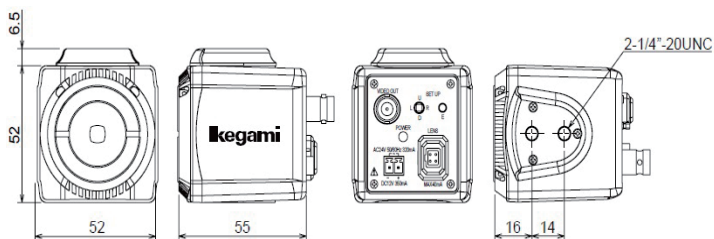

Dimensions:

- Adaptive Contrast Enhancer (ACE)
  This function is a local adaptive contrast enhancement. It uses a histogram analysis and tone mapping method in pixel domain.
- OSD (On Screen Display)
  This camera supports the OSD function. And so, the camera can be controlled via selecting text displayed on the monitor screen.

Design and Specifications are subject to Change without notice.

IKEGAMI ELECTRONICS, (U.S.A.) INC.

www.ikegami.com email: CCTV@ikegami.com

HEADQUARTERS: 300E Route 175, Mahwah, NJ 07430 Phone (201)368-9171 Fax (201)569-1626