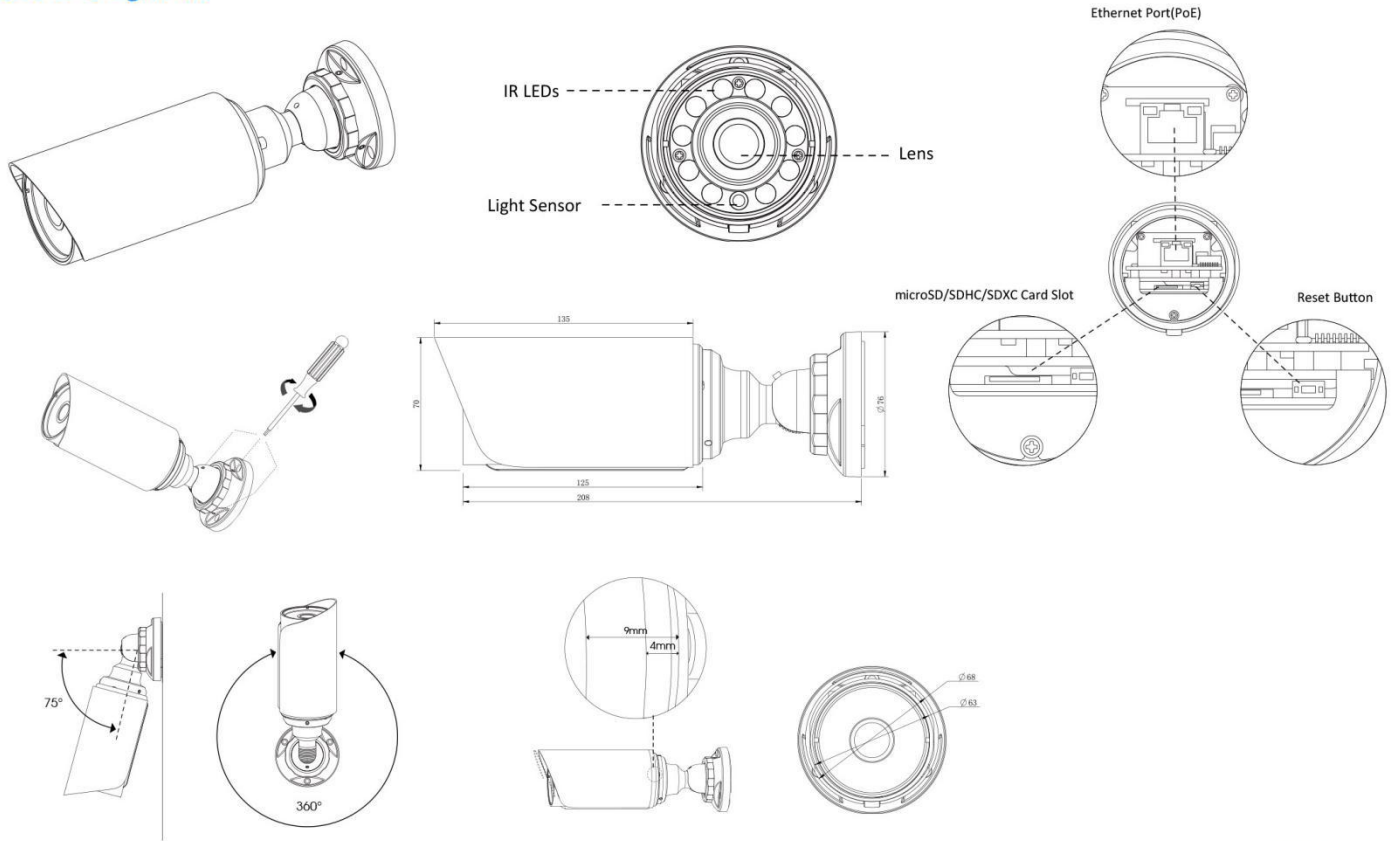

H.265 Mini Bullet Network Camera

Structure Diagrams

Units: mm

Accessories Support

A01 Pole Mount

Weight: 720g
Dimensions: 170*51.5*152.6mm

A02 Internal Corner Bracket

Weight: 540g
Dimensions: 170*23.2*205.3mm

A03 External Corner Bracket

Weight: 900g
Dimensions: 170*152.6*76.3mm

A63 Junction Box

Weight: 620g
Dimensions: 134*127*40mm

Naming Convention

Milesight Technology Co.,Ltd. | www.milesight.com

Contact Us: sales@milesight.com support@milesight.com