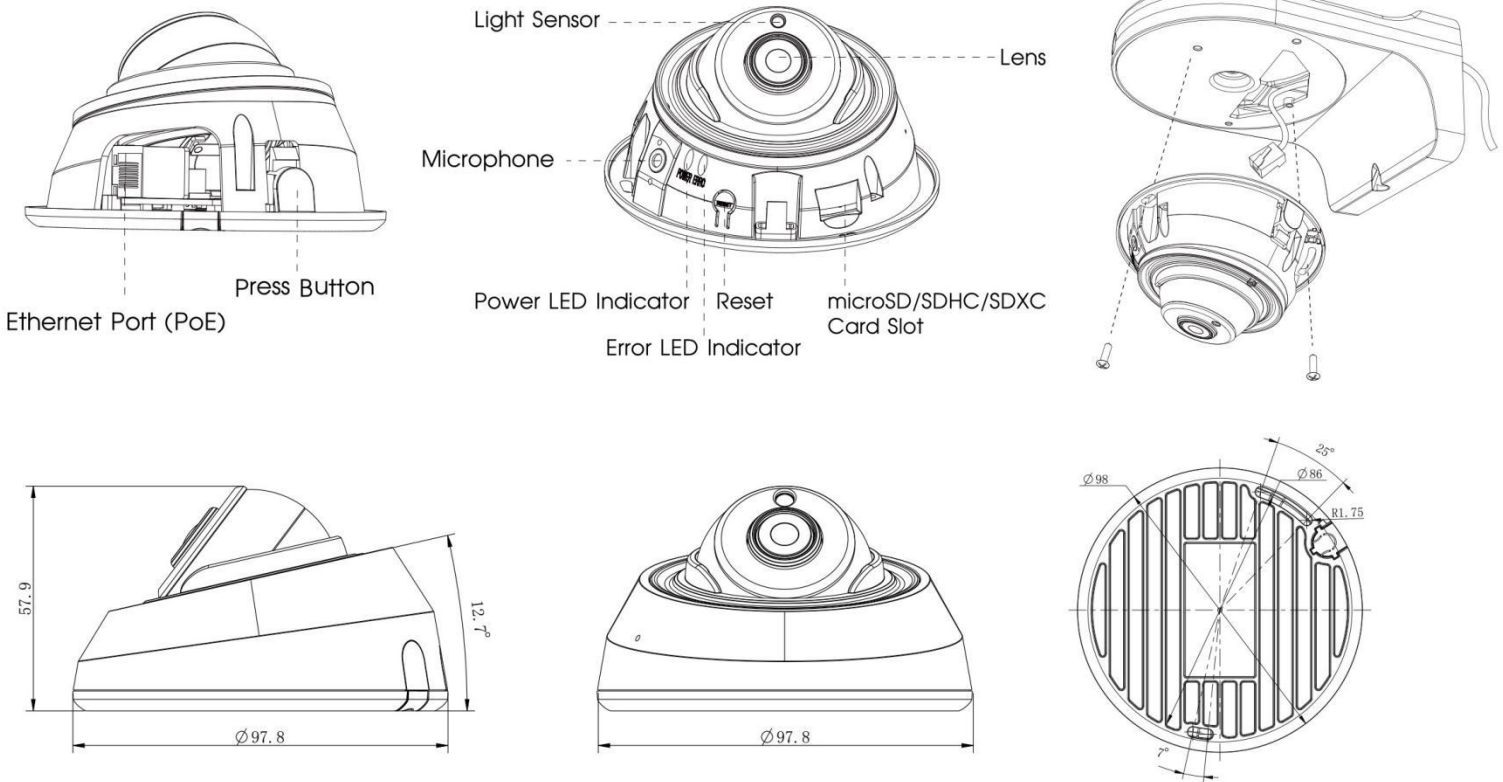

H.265 IR Mini Dome Network Camera

Structure Diagrams

Units: mm

Accessories Support

A01 Pole Mount

Weight: 720g
Dimensions: 170*51.5*152.6mm

A02 Internal Corner Bracket

Weight: 540g
Dimensions: 170*23.2*205.3mm

A03 External Corner Bracket

Weight: 900g
Dimensions: 170*152.6*76.3mm

A71 Wall Mount

Weight: 531g
Dimensions: 162*124*78 mm