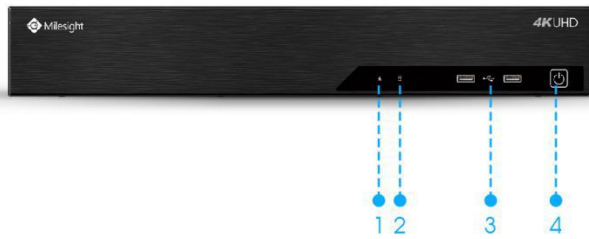

Interfaces