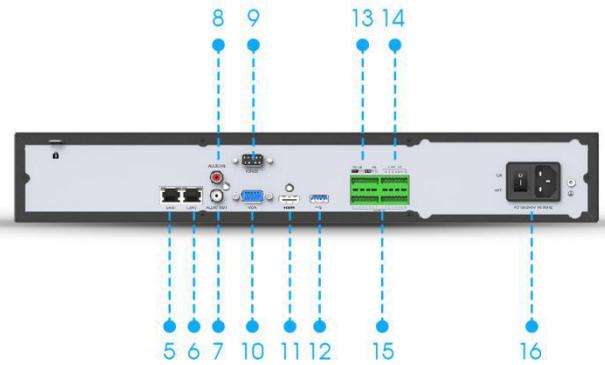

RAID 0/1/5/6/10

RAID (Redundant Array of Independent Disks) is a method of combining hard disks as a logical unit to achieve redundancy and greater speed of writing and reading data.

RAID Type	No. of hard disk drives required	Total Storage Space
RAID 10	4, 6, 8	n/2
RAID 6	≥ 4	n-2
RAID 5	≥ 3	n-1
RAID 1	2	n/2
RAID 0	≥ 2	n

4K H.265 Pro NVR 7000 Series

Interfaces

- 1. Run Indicator 2. HDD Indicator 3. USB 4. Power Light
- 5. LAN1 6. LAN2 7. Audio Out 8. Audio In
- 9. RS-232 10. VGA 11. HDMI 12. USB
- 13. RS-485 14. Alarm Out 15. Alarm In 16. Power