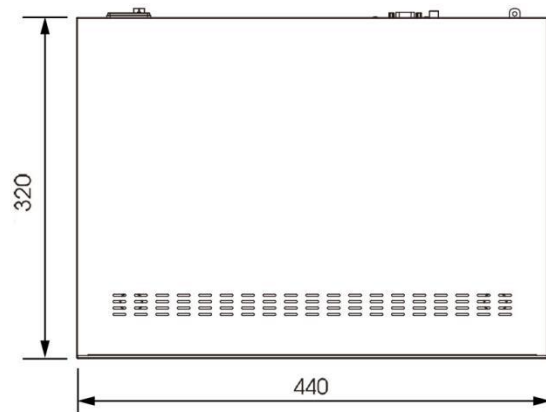

4K H.265 Pro NVR 7000 Series

Interfaces

1. Run Indicator   2. HDD Indicator   3. USB   4. Power Light
5. LAN1   6. LAN2   7. Audio Out   8. Audio In
9. RS-232   10. VGA   11. HDMI   12. USB
13. RS-485   14. Alarm Out   15. Alarm In   16. Power

Installation of HDDs

Structure Diagrams

Units: mm

Naming Convention