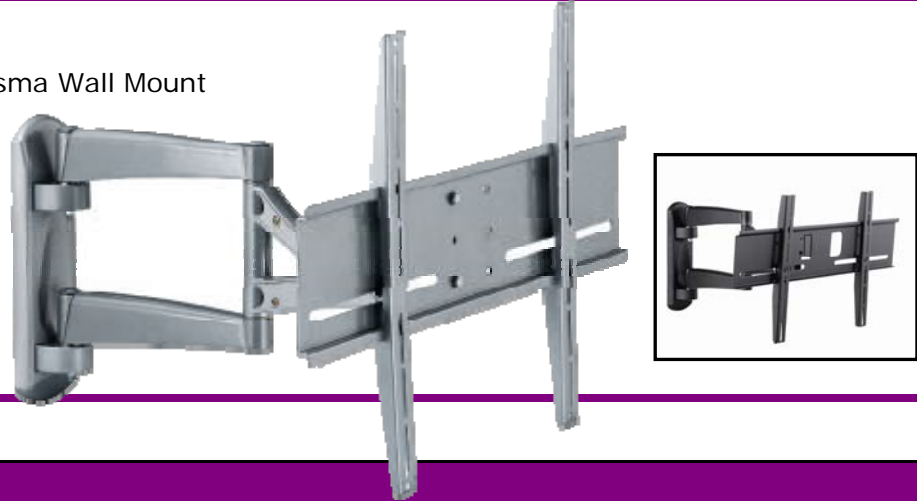

PEGASUS PRODUCTS

Key Features

- Heavy Duty Articulating Plasma Wall Mount
- Articulating Arm
- Max Load: 100lbs
- Max Screen Size: 42"
- Outstanding wall mount application with mobility

Specifications

Arm Type	Articulating
Max Load	100lbs
Max Support Size	Up to a 42" Plasma or LCD
Tilt	$\pm 5^\circ$ Up & $\pm 20^\circ$ Down
Swivel	$\pm 90^\circ$
Min Space from Wall	6.3"
Max Space from Wall	24.8"
Colors	Silver or Black
Shipping Weight	24Lbs